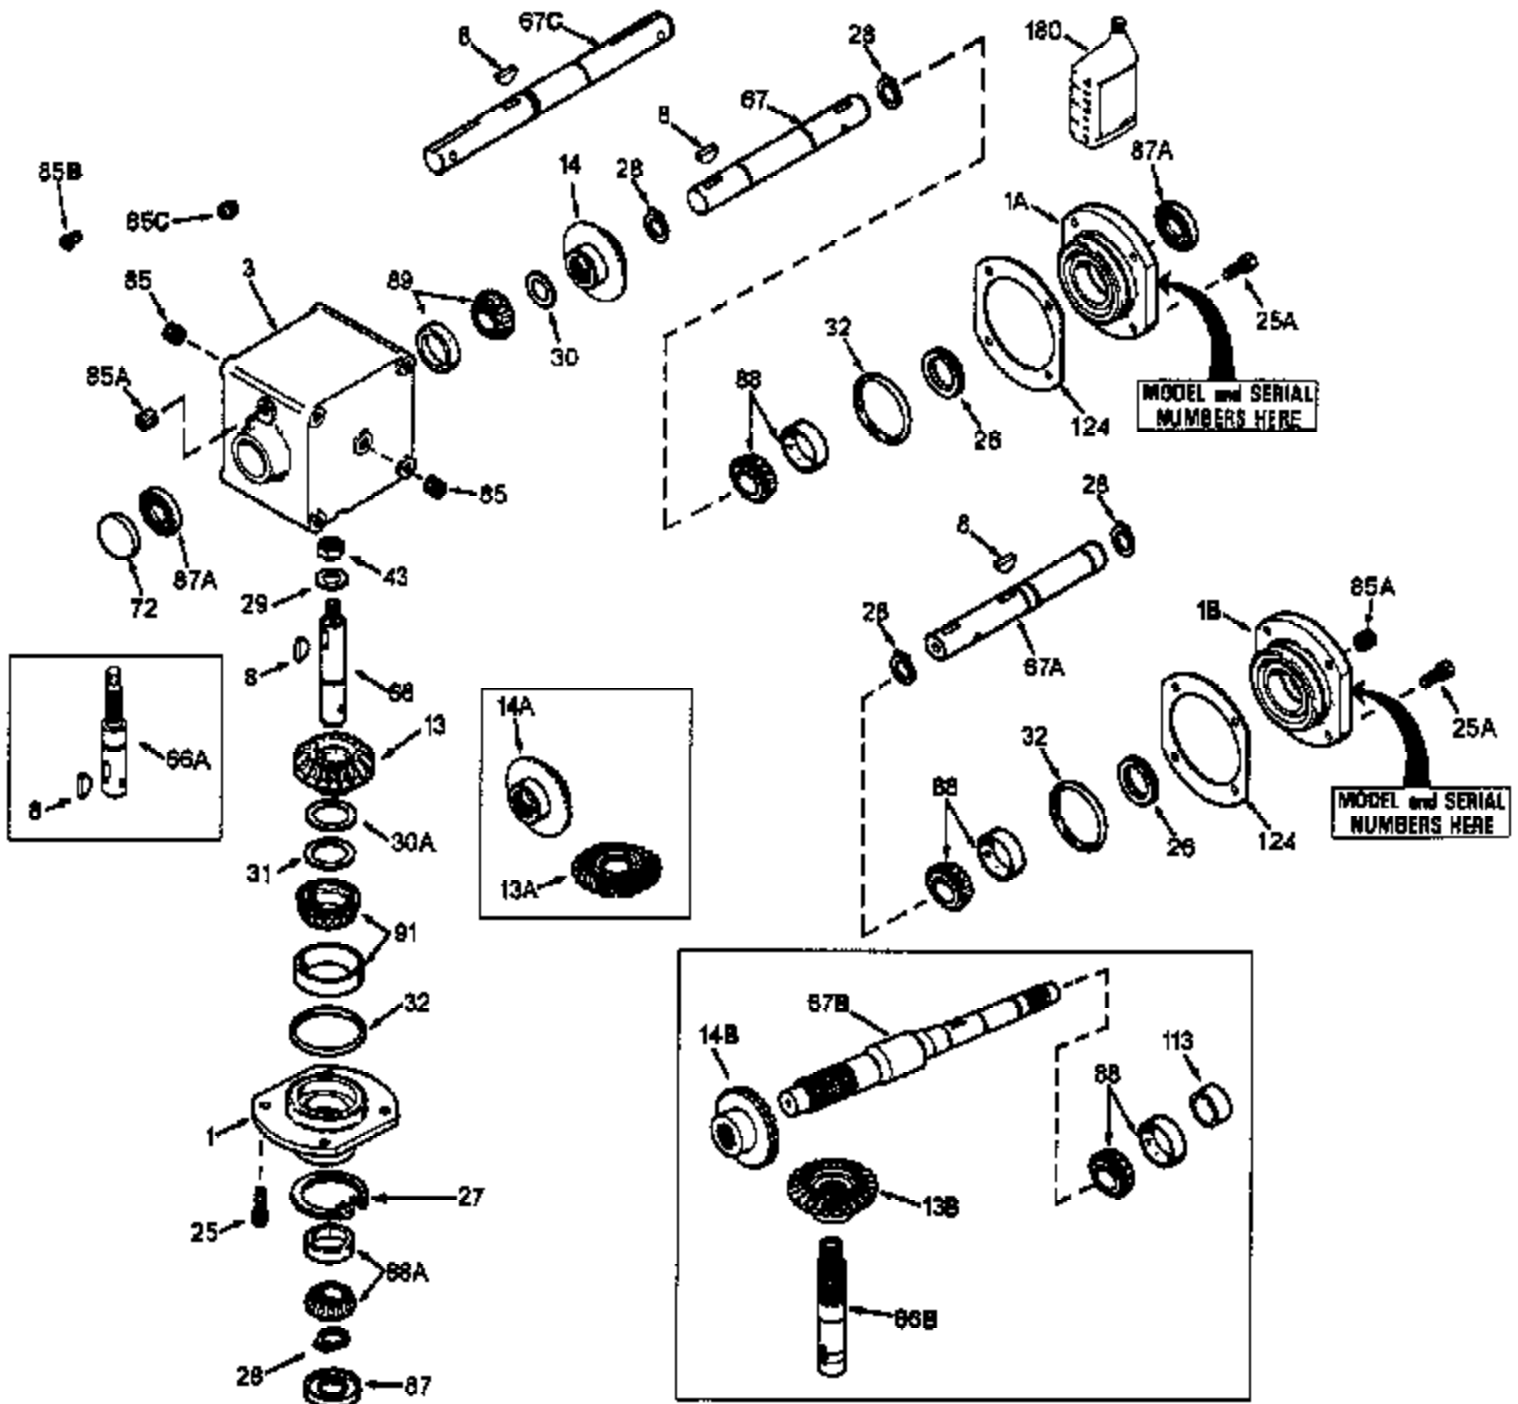

# JOIST

DAS ORIGINAL

ILLUSTRATION SHOWS TYPICAL PARTS ONLY. ORDER BY PART NUMBER. PARTS NOT LISTED ARE SUPPLIED BY OEM.

Ref #	Part Number	Qty	Description
1A	786105		Retainer Cap
1	786104A		Retainer Cap
3	770076		Right Angle Drive Housing
8	792114		Woodruff Key No. 807
13A	778301		Spiral Bevel Gear & Pinion (25 & 26 t eeth)
25	792037		Screw, 5/16-18 x 1"
25A	792037		Screw, 5/16-18 x 1"
26	780137		Load Ring
27	792112		Retaining Ring
28	792113		Retaining Ring
29	792115		Flat Washer
30	780131		Shim
31	780138		Shim
32	788063	Peerless	"O" Ring
43	792110A		Hex Jam Nut, 3/4-16
66	776221		Input Shaft (4-7/8" long)
67	776222		Output Shaft (7-17/32" long)
72	792111		Plug
85	792116		Pipe Plug, 1/4-18
85A	792039		Pipe Plug, 1/8"
85C	792118		Relief Valve
87A	788065		Oil Seal
87	788064		Oil Seal
88	780132		Bearing & Cup Ass'y (SEE REPAIR MANUA L)
88A	780132		Bearing & Cup Ass'y (SEE REPAIR MANUA L)
89	780132		Bearing & Cup Ass'y (SEE REPAIR MANUA L)
91	780134		Bearing & Cup Ass'y (SEE REPAIR MANUA L)
124	780136		Retainer Cap Shim
180	730229A		Gear Oil 80W90